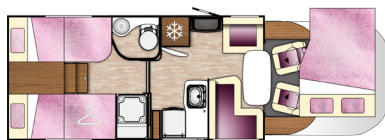

TESSORO 463

- 4 BELTS
- 4 BERTHS
- ISOFIX

OVERALL LENGTH	7380mm | 24'2"
OVERALL WIDTH (MIRRORS FOLDED)	2300mm | 7'6"
OVERALL HEIGHT (EXC TV AERIAL)	2890mm | 9'5"
MTPLM	3500kg
MAX USER PAYLOAD	MANUAL 360kg AUTO 310kg

FORD TRANSIT 165BHP
MANUAL ENGINE

£83,995 OTR

OPTIONAL EXTRAS

165BHP AUTOMATIC GEARBOX (50KG LESS PAYLOAD) **£2,500**

PARADORE UPHOLSTERY IN LIEU OF STANDARD **£995**