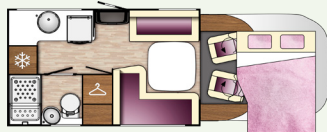

TESSORO 481

- 4 BELTS
- 4 BERTHS
- ISOFIX

OVERALL LENGTH	5980mm | 19'7"
OVERALL WIDTH (MIRRORS FOLDED)	2300mm | 7'6"
OVERALL HEIGHT (EXC TV AERIAL)	2890mm | 9'5"
MTPLM	3500kg
MAX USER PAYLOAD	MANUAL 552kg AUTO 502kg

FORD TRANSIT 165BHP
MANUAL ENGINE

£78,495 OTR