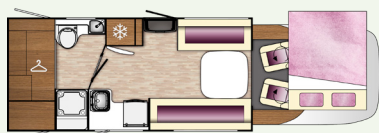

TESSORO 487

- 4 BELTS
- 4 BERTHS
- ISOFIX

OVERALL LENGTH	6980mm | 22'9"
OVERALL WIDTH (MIRRORS FOLDED)	2300mm | 7'6"
OVERALL HEIGHT (EXC TV AERIAL)	2890mm | 9'5"
MTPLM	3500kg
MAX USER PAYLOAD	MANUAL 410kg AUTO 360kg

FORD TRANSIT 165BHP
MANUAL ENGINE

£81,995 OTR