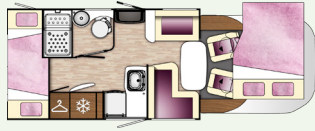

## TESSORO 413

- 4 BELTS
- 4 BERTHS
- ISOFIX

OVERALL LENGTH	6410mm   21'1"
OVERALL WIDTH (MIRRORS FOLDED)	2300mm   7'6"
OVERALL HEIGHT (EXC TV AERIAL)	2890mm   9'5"
MTPLM	3500kg
MAX USER PAYLOAD	MANUAL 475kg    AUTO 425kg