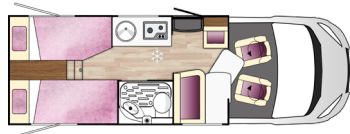

TESSORO 861

NEW MODEL

- 4 BELTS
- 3 BERTHS
- ISOFIX

OVERALL LENGTH	6690mm | 21'9"
OVERALL WIDTH (MIRRORS FOLDED)	2140mm | 7'0"
OVERALL HEIGHT (EXC TV AERIAL)	2760mm | 9'0"
MTPLM	3500kg
MAX USER PAYLOAD	MANUAL 660kg AUTO 610kg

FORD TRANSIT 165BHP
MANUAL ENGINE

£79,995 OTR